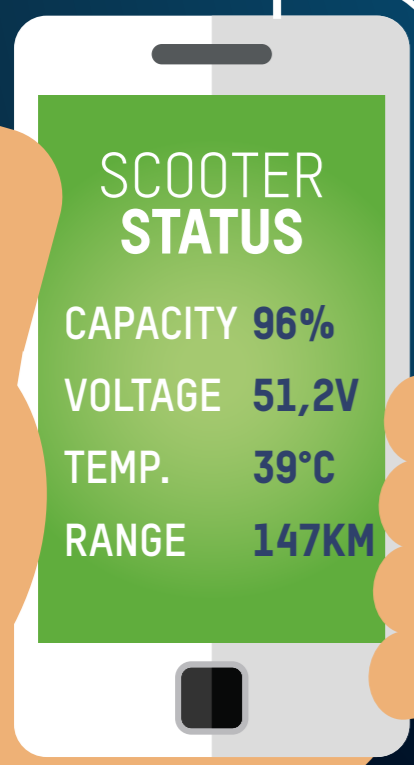

BATTERY INTELLIGENCE

CLOUD CONNECTIVITY

WIRELESS DATA TRANSFER

OUTPUT POWER TO APPLICATION

INPUT POWER FROM CHARGER

<< COMMUNICATION >>

<< COMMUNICATION >>

ALL FROM ONE APP